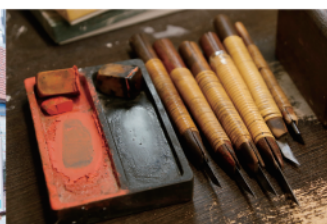

HANKO KIAN®

伝えたいのは、和のこころ
I want to convey the heart of Japanese

IKITERU DAKEDE
MARUMOUKE

Being alive is a treasure in itself.

「無一物 MUICHIBUTSU」

“Being alive is a treasure in itself.”

生きてるだけで丸儲け

HAPPY UNHAPPY KIMERU
NOWA ANATANO KOKORO

Happiness or unhappiness.
It is your heart to decide.

「心外無法 SHINGEMUHO」

“Happiness or unhappiness.
It is your heart to decide.”

幸せ不幸せ決めるのはあなたの心

Unique T-shirt made by Hanko shop!

Why was HANKO KIAN born?

The key point of HANKO is the design of letters. This design is created by searching lines by hand to find the best balance between the letters through trial and error. The design is characterized by its pliability, like a dancer's pose, and its imposing design. At HANKO KIAN, we tried designing T-shirts with the hope that more people would get to know and be familiar with the HANKO character design. During hardship, anyone tends to lose their mind and become anxious. Even at such a difficult time, I believe that the universal teachings of Zen could be an encouragement and a salvation, so I decide to use the words of Zen as a stamp. I hope that the Hanko culture and the words of Zen, which the Japanese have carefully cultivated since ancient times, will touch the hearts of many people in a new form.