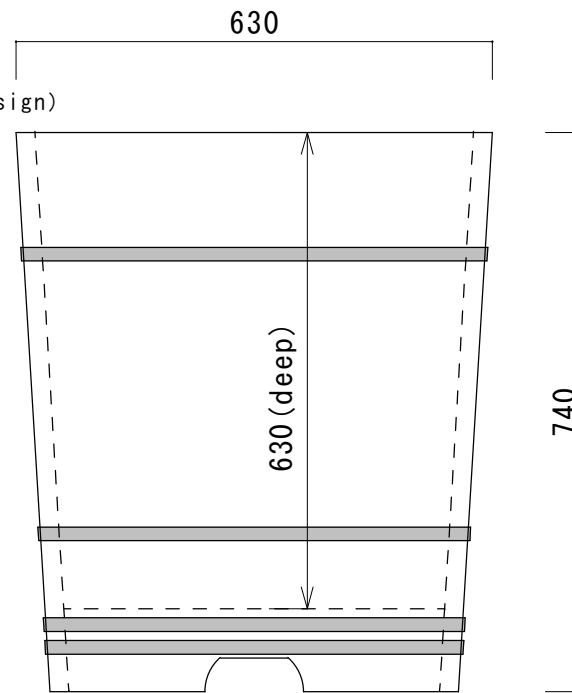

BRAND "バルトックデザイン" (Bartok design)

STAINLESS STEEL WIRE

630 (deep)

740

25

NOTES:

- All dimensions are in millimeters
- 1in=25.4mm
- 1ft=305mm